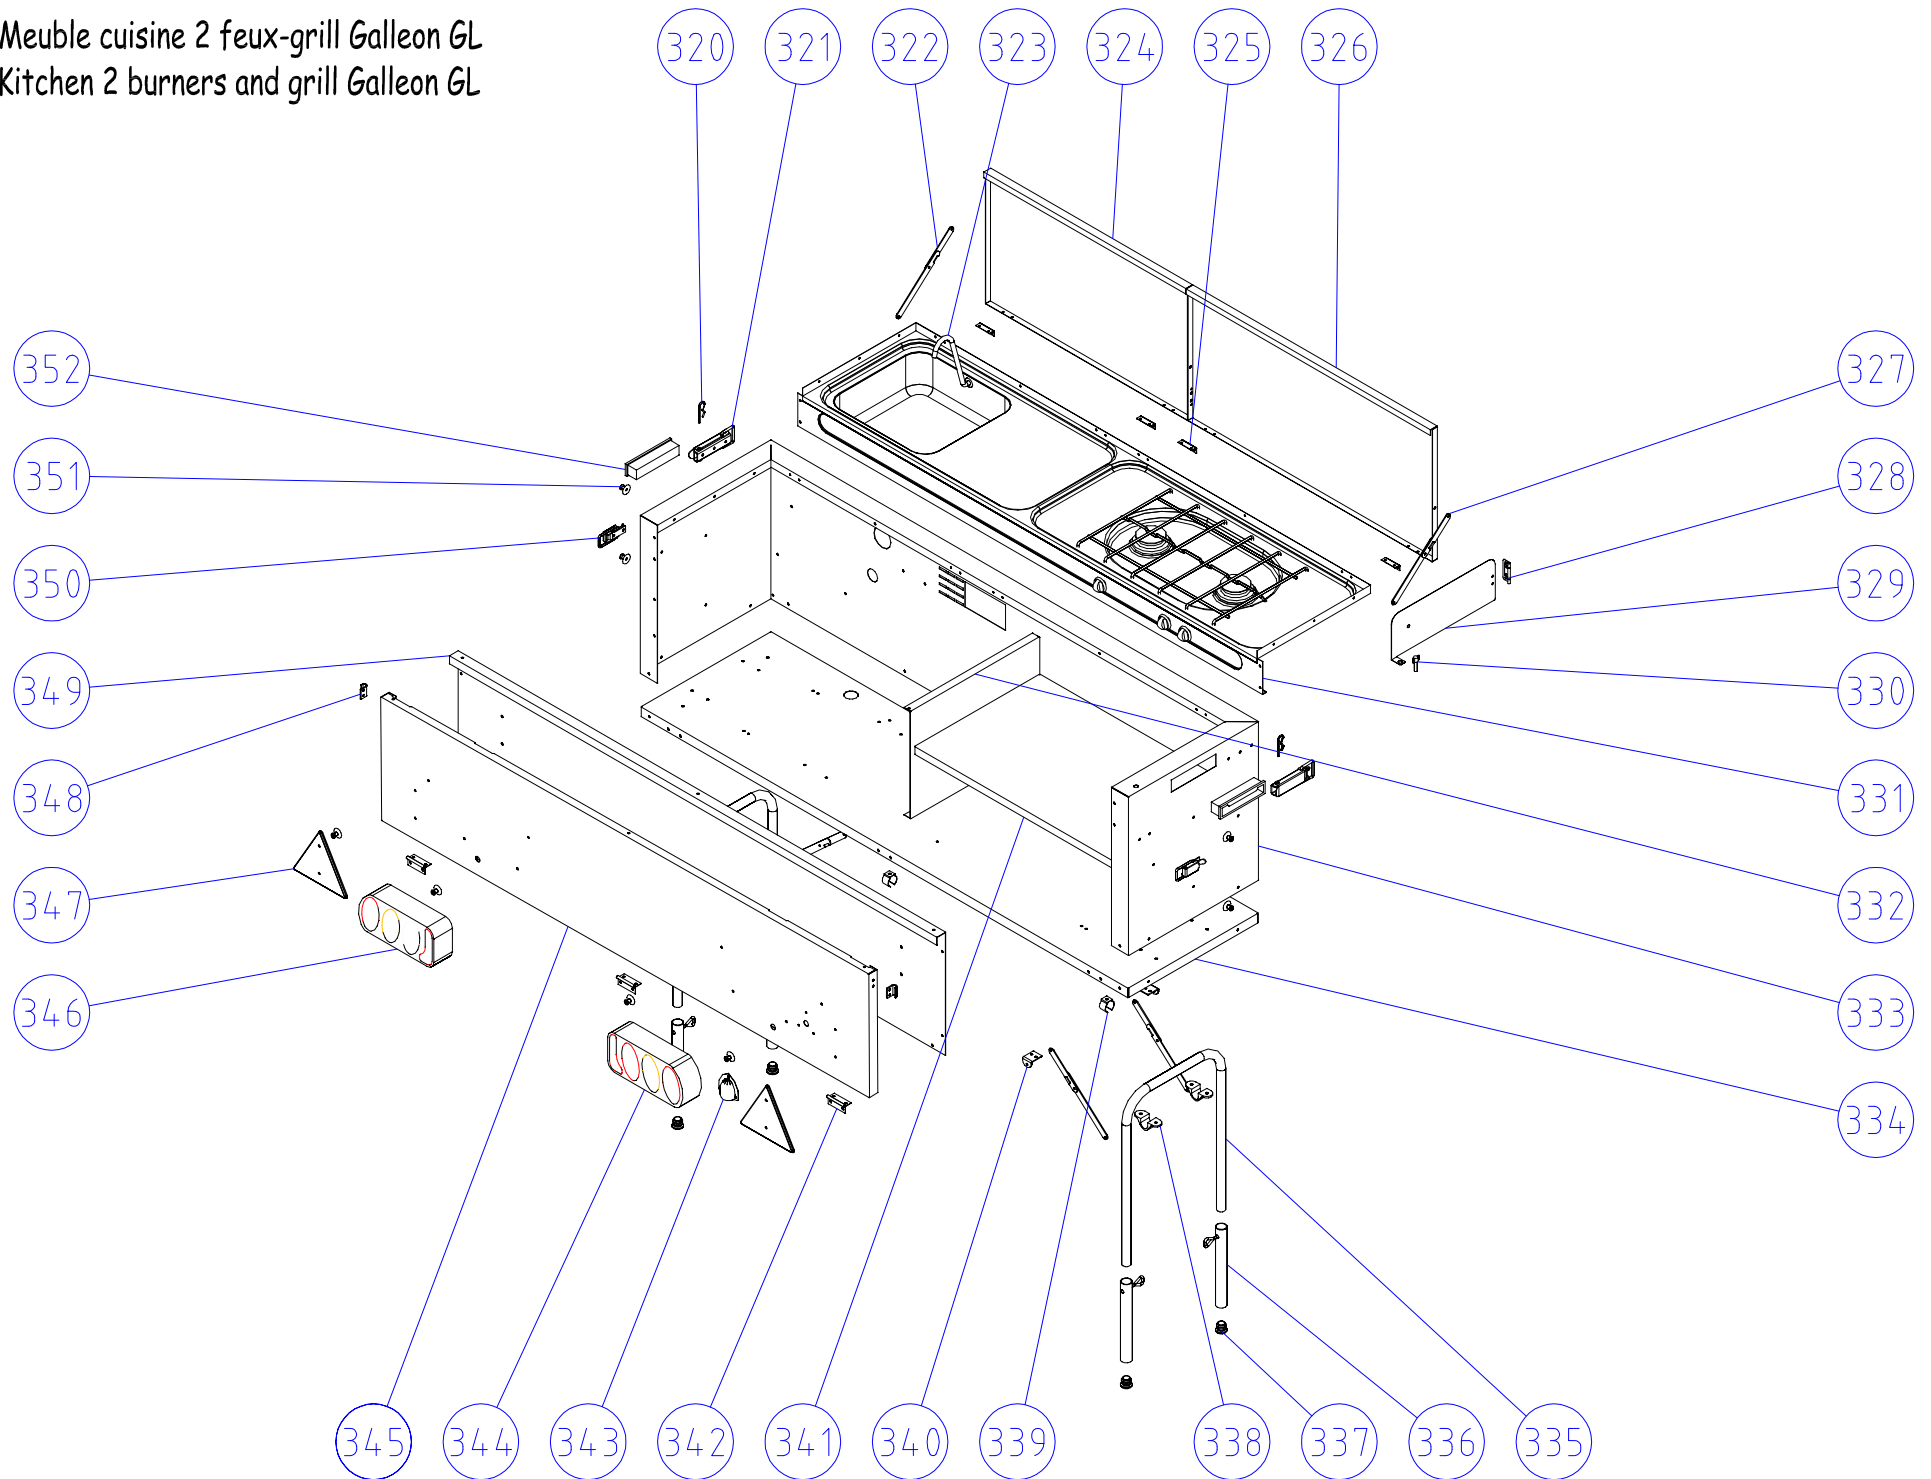

Meuble cuisine 2 feux-grill Galleon GL
Kitchen 2 burners and grill Galleon GL